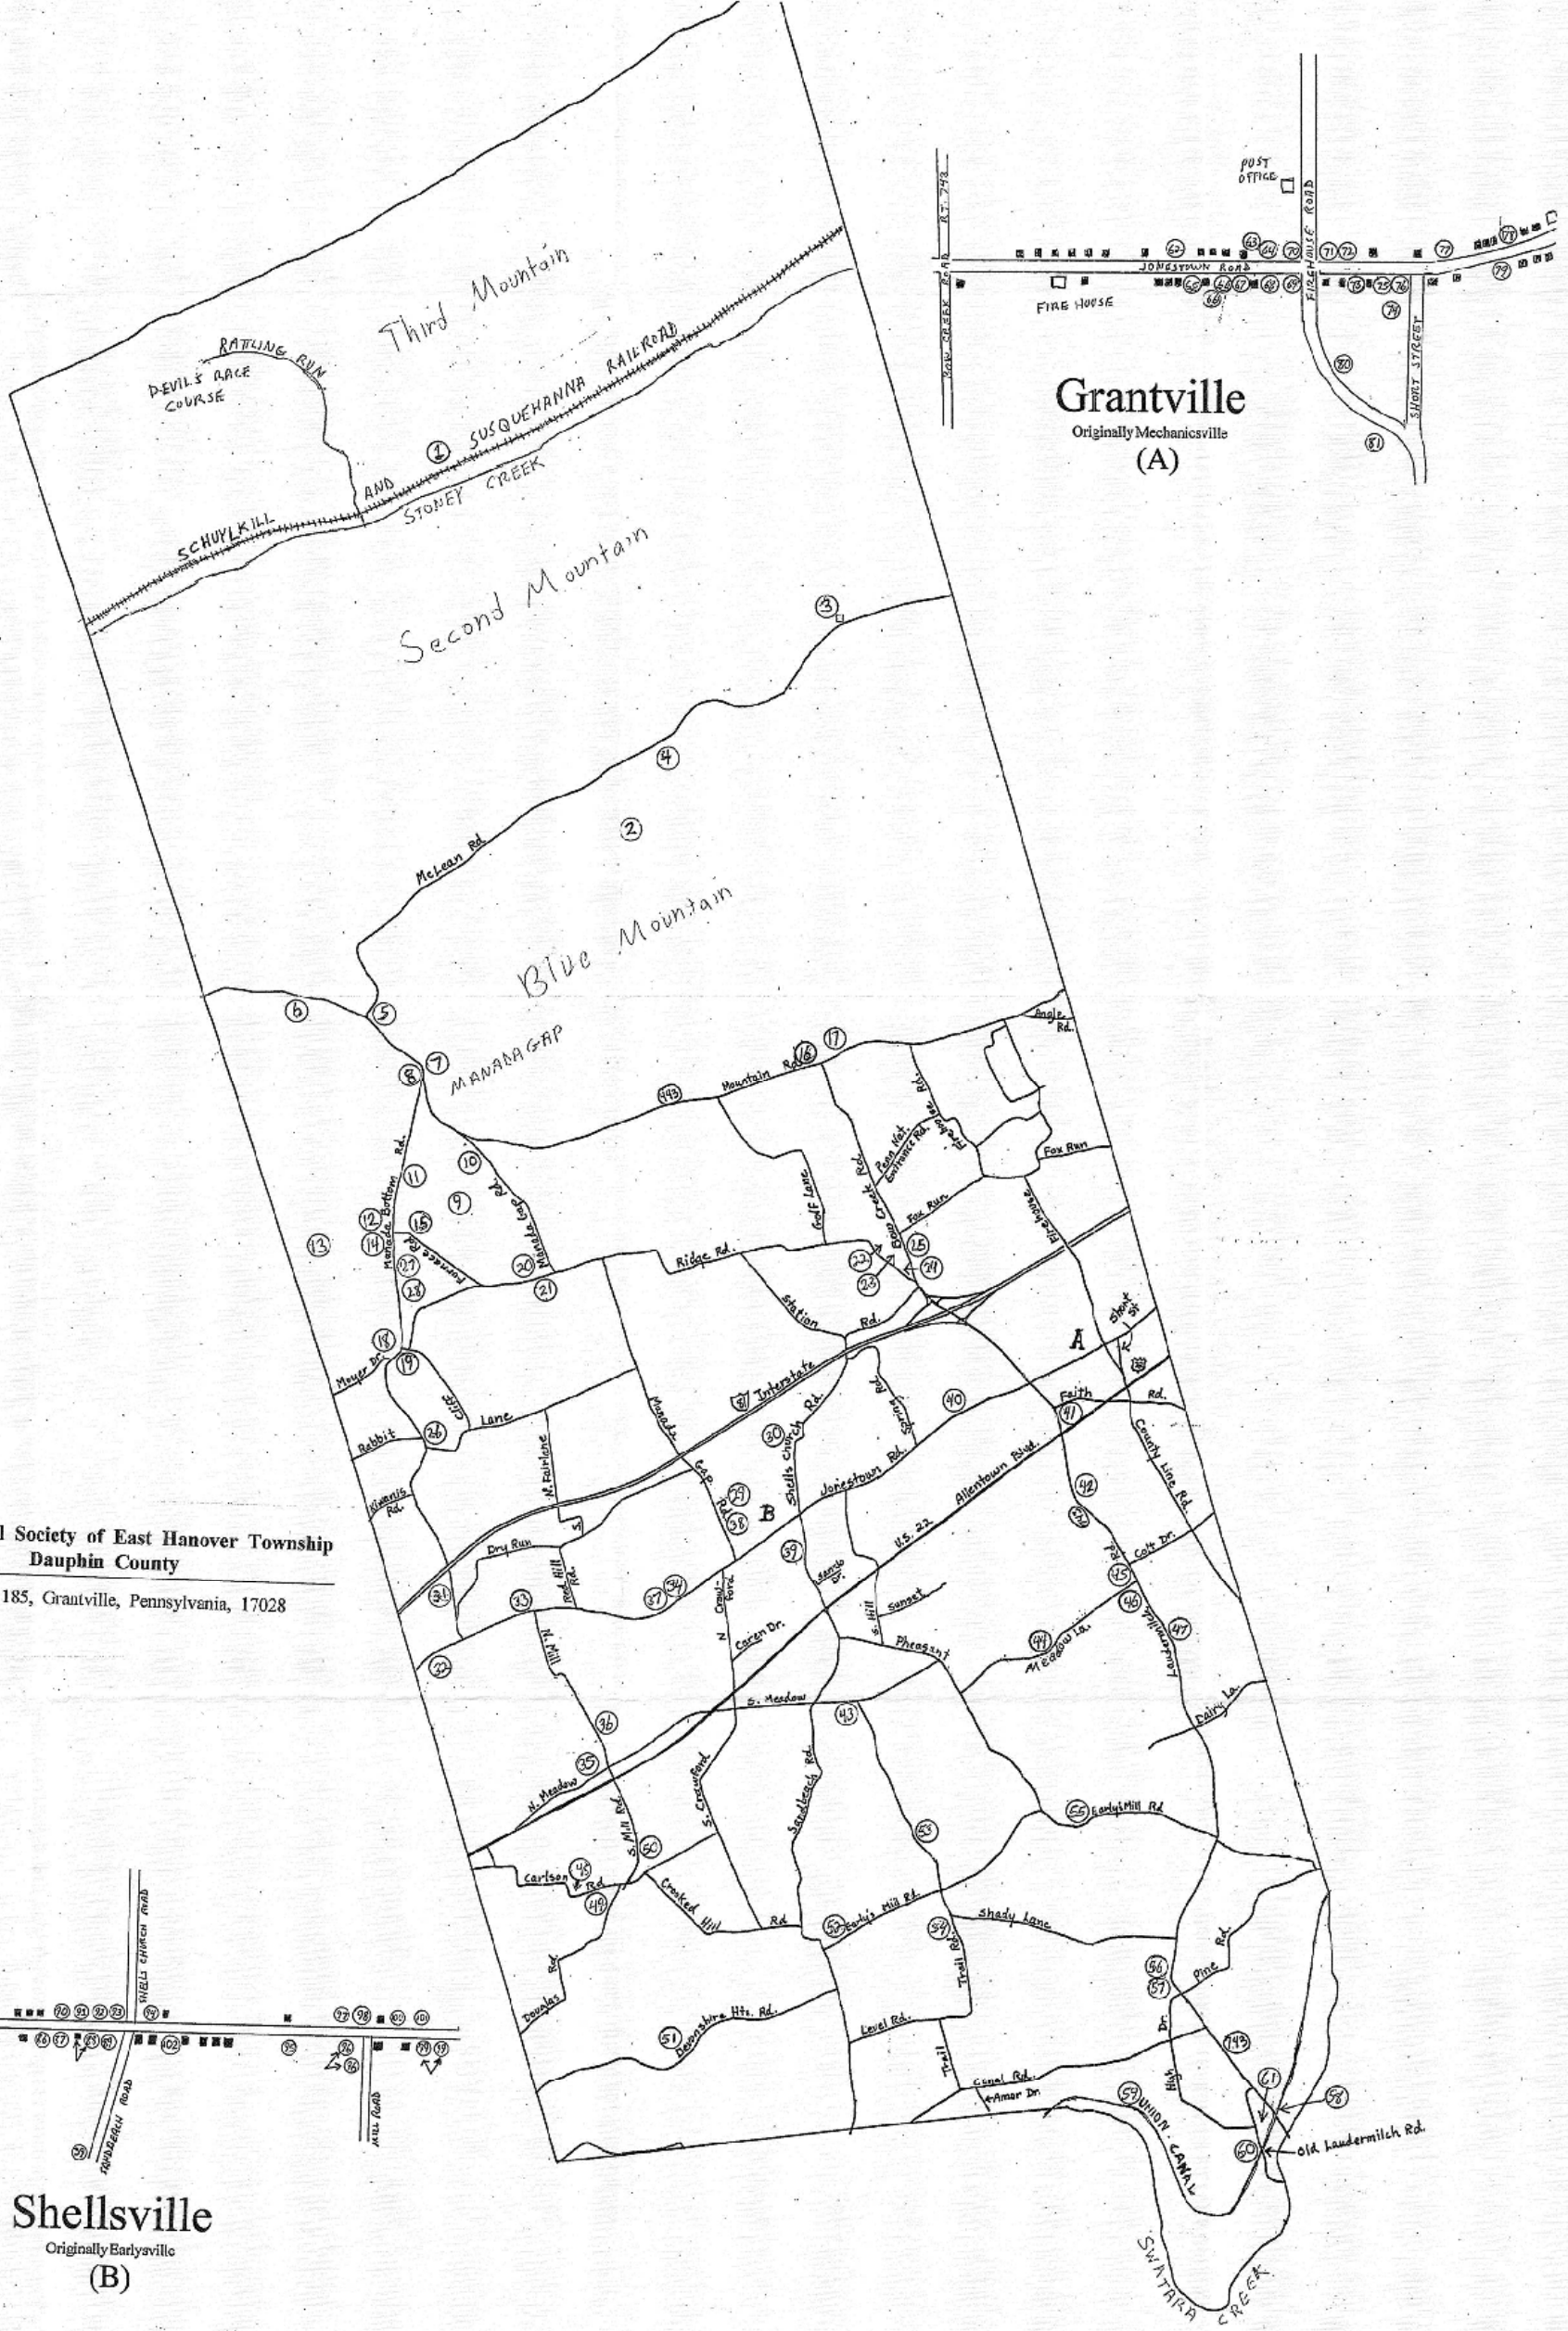

Map of HISTORIC SITES of EAST HANOVER TOWNSHIP, DAUPHIN COUNTY

 **The Historical Society of East Hanover Township**
Dauphin County
P.O. Box 185, Grantville, Pennsylvania, 17028

DATA SOURCES: See Appendix A-10