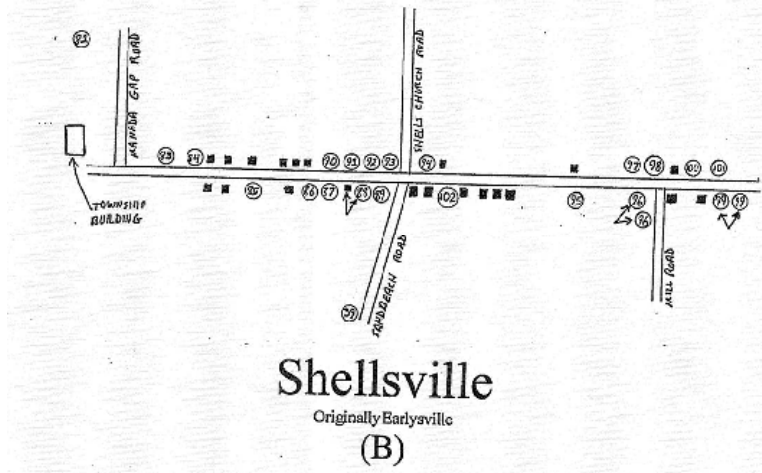

Map of HISTORIC SITES of EAST HANOVER TOWNSHIP, DAUPHIN COUNTY

 **The Historical Society of East Hanover Township**
Dauphin County
P.O. Box 185, Grantville, Pennsylvania, 17028

DATA SOURCES: See Appendix A-10